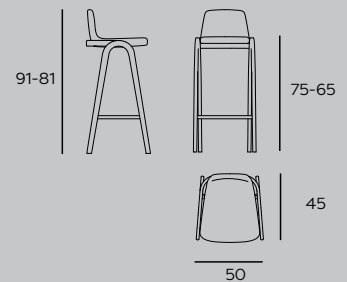

PASSONI

Decanter Sgabello

Designer: Studio Dinn!

DATI TECNICI

Sgabello in legno massello certificato FSC.

Finiture disponibili: come da campionario.

Tessuti: come da campionario.

Tappezzeria non sfoderabile.

Gomme a densità differenziata.

Prodotto destinato al solo utilizzo interno.

TECHNICAL DATA

Solid wooden high stool certified by FSC.

Wood finishes: as per sample.

Upholstery: as per sample.

Not removable upholstery.

Foams with different densities.

Product for internal use only.

DONNÉES TECHNIQUES

Tabouret en bois massif certifié du FSC.

Finitions de bois: selon l'échantillon.

Tapiserie: selon l'échantillon.

Tissu d'ameublement non amovible.

Mousses avec densités différentes. Produit uniquement pour usage interne.

TECHNISCHE DATEN

Massivholzschemel, FSC zertifizierte.

Holzdekor: nach Probe.

Polsterung: nach Probe.

Nicht abnehmbare Polsterung.

Schaumstoff mit verschiedenen Dichten.

Artikel nur für Innen Gebrauch.