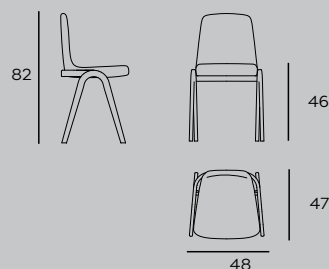

PASSONI

Decanter Sedia

Designer: Studio Dinn!

DATI TECNICI

Sedia in legno massello certificato FSC.

Finiture disponibili: come da campionario.

Tessuti: come da campionario.

Tappezzeria non sfoderabile.

Gomme a densità differenziata.

Prodotto destinato al solo utilizzo interno.

TECHNICAL DATA

Solid wooden chair certified by FSC.

Wood finishes: as per sample.

Upholstery: as per sample.

Not removable upholstery.

Foams with different densities.

Product for internal use only.

DONNÉES TECHNIQUES

Tabouret en bois massif certifié du FSC.

Finitions de bois: selon l'échantillon.

Tapiserie: selon l'échantillon.

Tissu d'ameublement non amovible.

Mousses avec densités différentes. Produit uniquement pour usage interne.

TECHNISCHE DATEN

Massivholzschemel FSC zertifizierte.

Holzdekor: nach Probe.

Polsterung: nach Probe.

Nicht abnehmbare Polsterung.

Schaumstoff mit verschiedenen Dichten.

Artikel nur für Innen Gebrauch.